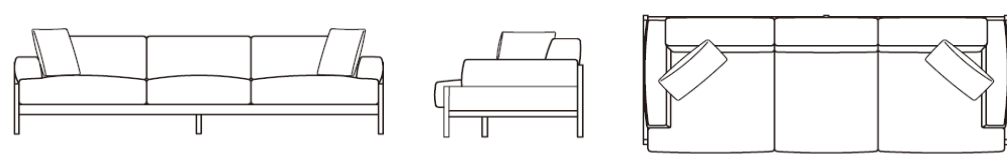

A-S01-3SEATER-3P

CASE STUDY: Kinuta Terrace
DESIGN: Keiji Ashizawa
SIZE: W2400 / D970 / H685 / SH410 / AH540 (mm), 69 (kg)

TIMBER	UPHOLSTERY	MAPLE	STEELCUT TRIO 3	HALLINGDAL 65	MOSS	VIDAR4	CODA2
PURE OAK (E) / SMOKED OAK (G) / GRAIN MATTE BLACK (M)	EU retail price without VAT	EUR 4,970	EUR 5,220	EUR 5,690	EUR 5,690	EUR 5,860	EUR 5,910

COMMODITY NO. U32434****
CUSHION Urethane Foam
PACKAGE W2460, D1030, H745 (mm), 79.1 (kg)