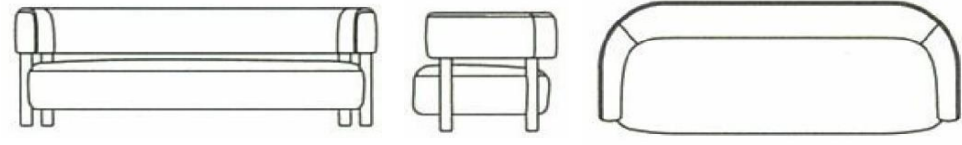

N-S03-2.5SEATER

CASE STUDY: Notabene Shoe Store
DESIGN: Norm Architects
SIZE: W1815 / D720 / H670 / SH400 (mm), 42.0 (kg)

UPHOLSTERY		MAPLE	STEELCUT TRIO 3	HALLINGDAL 65	MOSS	VIDAR4	CODA2
TIMBER	PURE OAK (E) / SMOKED OAK (G) / GRAIN MATTE BLACK (M)	EUR 2,600	EUR 2,730	EUR 2,960	EUR 2,960	EUR 3,080	EUR 3,230
	EU retail price without VAT						

COMMODITY NO. U32512****
CUSHION Urethane Foam
PACKAGE W1960, D760, H695 (mm), 53.1(kg)