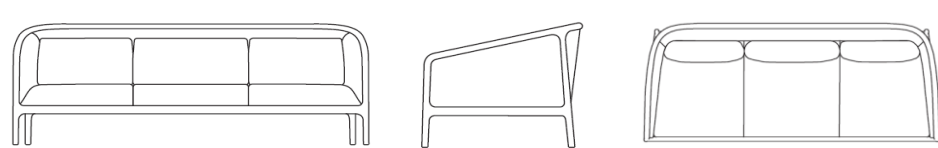

NF-LC01

CASE STUDY : Foster Retreat, Martha's Vineyard
DESIGN : Norman Foster
SIZE : W795 / D845 / H750 / SH390 (mm)

UPHOLSTERY		MAPLE	STEELCUT TRIO 3	HALLINGDAL 65	MOSS	VIDAR4	CODA2
TIMBER	PURE OAK (E) / SMOKED OAK (G) / GRAIN MATTE BLACK (M)	EUR 3,610	EUR 3,780	EUR 4,060	EUR 4,060	EUR 4,240	EUR 4,400
	EU retail price without VAT						

COMMODITY NO. W32700**** (Fabric, Leather)
CUSHION Urethane Foam
PACKAGE W885, D835, H800 (mm) 33.5 (kg)