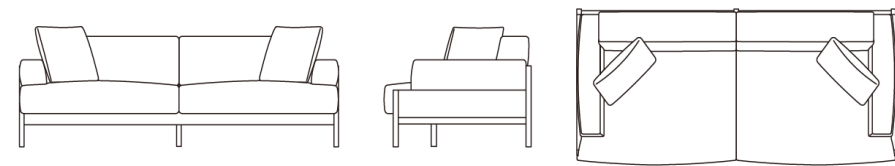

A-S01-2SEATER

CASE STUDY: Kinuta Terrace
DESIGN: Keiji Ashizawa
SIZE: W1800 / D970 / H685 / SH410 / AH540 (mm), 51 (kg)

TIMBER	UPHOLSTERY	MAPLE	STEELCUT TRIO 3	HALLINGDAL 65	MOSS	VIDAR4	CODA2
PURE OAK (E) / SMOKED OAK (G) / GRAIN MATTE BLACK (M)	EU retail price without VAT	EUR 3,640	EUR 3,850	EUR 4,230	EUR 4,230	EUR 4,370	EUR 4,590

COMMODITY NO. U32403****
CUSHION Urethane Foam
PACKAGE W1860, D1030, H745 (mm), 56.5 (kg)