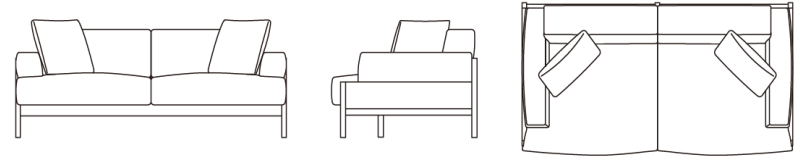

A-S01-1SEATER

CASE STUDY: Kinuta Terrace
DESIGN: Keiji Ashizawa
SIZE: W950 / D845 / H685 / SH410 / AH540 (mm), 30 (kg)

TIMBER	UPHOLSTERY	MAPLE	STEELCUT TRIO 3	HALLINGDAL 65	MOSS	VIDAR4	CODA2
PURE OAK (E) / SMOKED OAK (G) / GRAIN MATTE BLACK (M)	EU retail price without VAT	EUR 2,110	EUR 2,220	EUR 2,400	EUR 2,400	EUR 2,470	EUR 2,590

COMMODITY NO. U32400****
CUSHION Urethane Foam
PACKAGE W1010, D910, H745 (mm), 32.9 (kg)